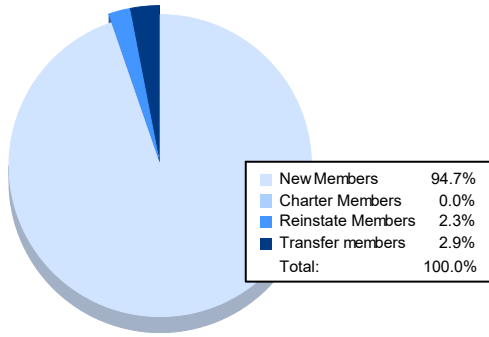

Year	New Clubs	Dropped Clubs	Gain/ Loss Clubs	New Members	Charter Members	Reinstate Members	Transfer Members	Total Member Added	Total Members Dropped	Gain/ Loss Members
2016-2017	1	1	0	263	23	1	10	297	395	-98
2017-2018	0	2	-2	193	0	7	17	217	380	-163
2018-2019	0	1	-1	243	0	1	11	255	296	-41
2019-2020	0	1	-1	215	0	2	4	221	291	-70
2020-2021	0	0	0	162	0	4	5	171	258	-87
<b>Average</b>	<b>0</b>	<b>1</b>	<b>-1</b>	<b>215</b>	<b>5</b>	<b>3</b>	<b>9</b>	<b>232</b>	<b>324</b>	<b>-92</b>

### Membership Composition June 2021 Cumulative