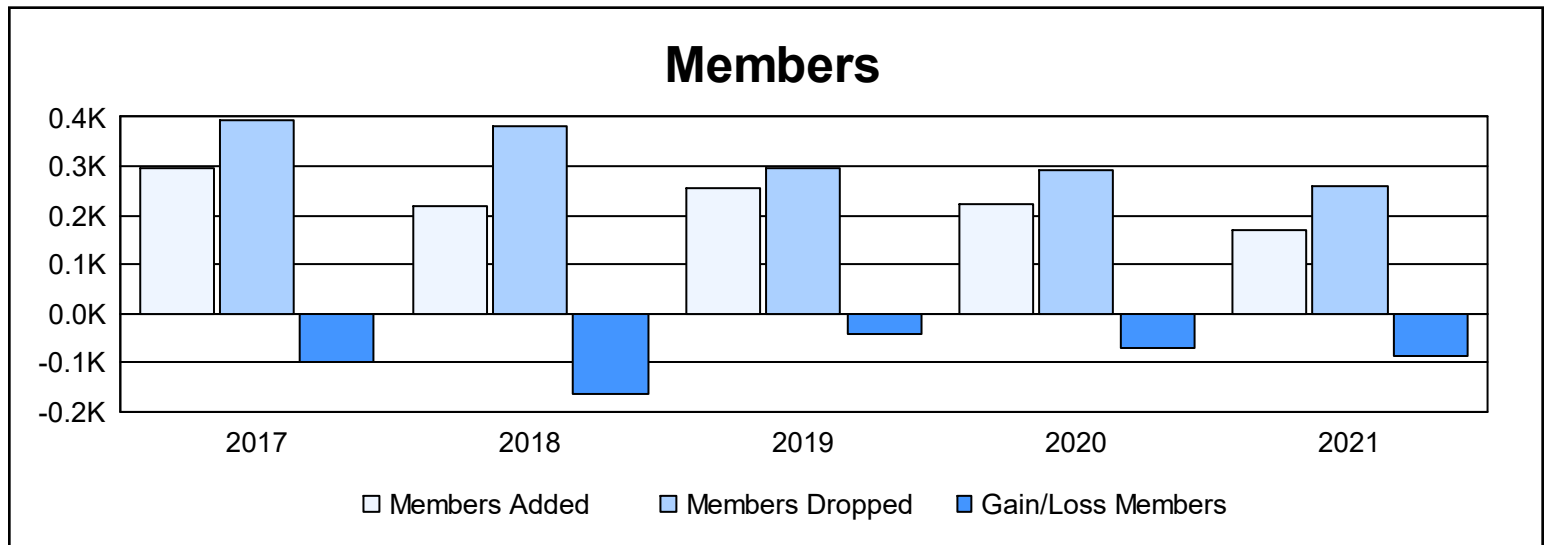

Year	New Clubs	Dropped Clubs	Gain/ Loss Clubs	New Members	Charter Members	Reinstate Members	Transfer Members	Total Member Added	Total Members Dropped	Gain/ Loss Members
2016-2017	1	1	0	263	23	1	10	297	395	-98
2017-2018	0	2	-2	193	0	7	17	217	380	-163
2018-2019	0	1	-1	243	0	1	11	255	296	-41
2019-2020	0	1	-1	215	0	2	4	221	291	-70
2020-2021	0	0	0	162	0	4	5	171	258	-87
<b>Average</b>	<b>0</b>	<b>1</b>	<b>-1</b>	<b>215</b>	<b>5</b>	<b>3</b>	<b>9</b>	<b>232</b>	<b>324</b>	<b>-92</b>

### Membership Composition June 2021 Cumulative