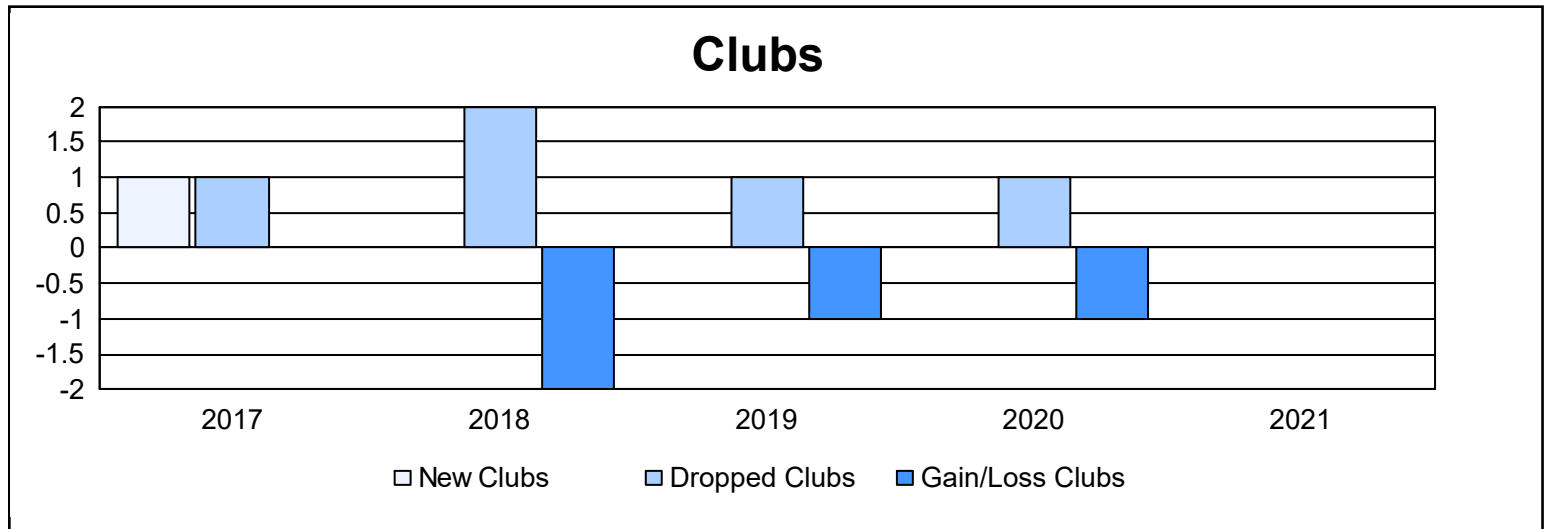

Year	New Clubs	Dropped Clubs	Gain/ Loss Clubs	New Members	Charter Members	Reinstate Members	Transfer Members	Total Member Added	Total Members Dropped	Gain/ Loss Members
2016-2017	1	1	0	263	23	1	10	297	395	-98
2017-2018	0	2	-2	193	0	7	17	217	380	-163
2018-2019	0	1	-1	243	0	1	11	255	296	-41
2019-2020	0	1	-1	215	0	2	4	221	291	-70
2020-2021	0	0	0	162	0	4	5	171	258	-87
<b>Average</b>	<b>0</b>	<b>1</b>	<b>-1</b>	<b>215</b>	<b>5</b>	<b>3</b>	<b>9</b>	<b>232</b>	<b>324</b>	<b>-92</b>

### Membership Composition June 2021 Cumulative